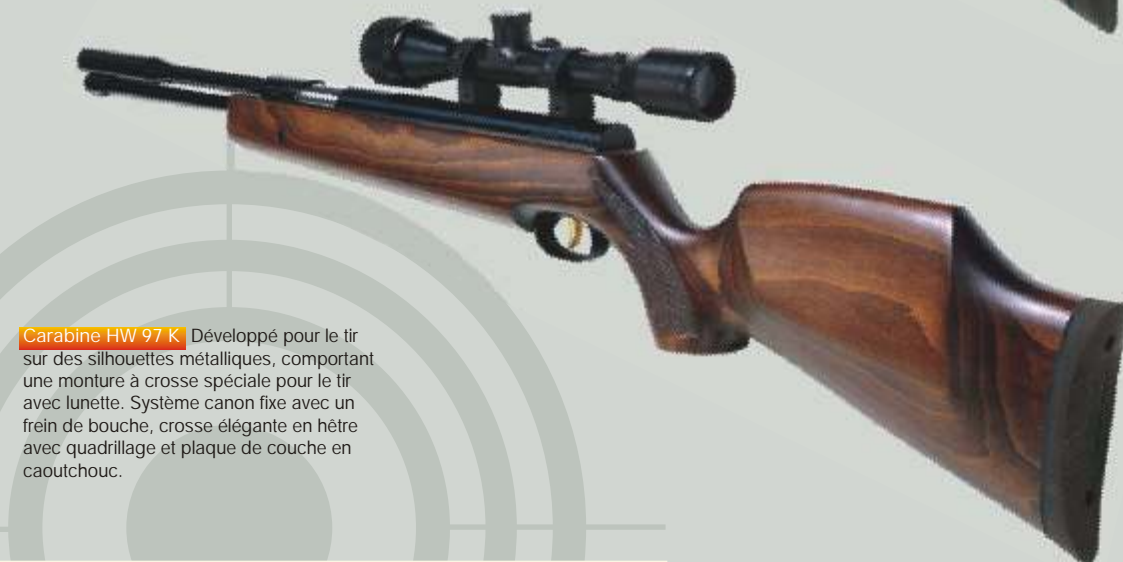

Carabine HW 97 K Développé pour le tir sur des silhouettes métalliques, comportant une monture à crosse spéciale pour le tir avec lunette. Système canon fixe avec un frein de bouche, crosse élégante en hêtre avec quadrillage et plaque de couche en caoutchouc.

Wehrauch Weitschußluftgewehre

Air Rifles · Carabines à Air

	HW 85*	HW 85K*	HW 95* Standard	HW 95* Luxus	HW 80*	HW 80 K*	HW 97 K*
Gesamtlänge (mm) total length / longueur totale	1.165	1.075	1.075	1.075	1.150	1.060	1.020
Laufänge (mm) barrel length / longueur du canon	500	410	410	410	500	410	300
Gewicht (kg)(ohne Zielfernrohr) weight (without scope) / poids (sans lunette)	3,5	3,4	3,4	3,4	4,0	3,9	4,0
Geschwindigkeit (m/s) velocity / vitesse balistique							
im Kal. 4,5 mm / .177 "	290	290	290	290	295	295	290
im Kal. 5,5 mm / .22 "	230	230	230	230	245	245	230
lieferbar im Kaliber available in calibre / fourni en calibre							
4,5 mm / .177"	x	x	x	x	x	x	x
5,0 mm / .20"	x	x	x	x	x	x	x
5,5 mm / .22"	x	x	x	x	x	x	x
6,3 mm / .25"	x	x	x	x	x	x	x
* Modell auch in F-Ausführung (unter 7,5 Joule) lieferbar. © Federkolbensystem / spring piston system / système ressort-piston